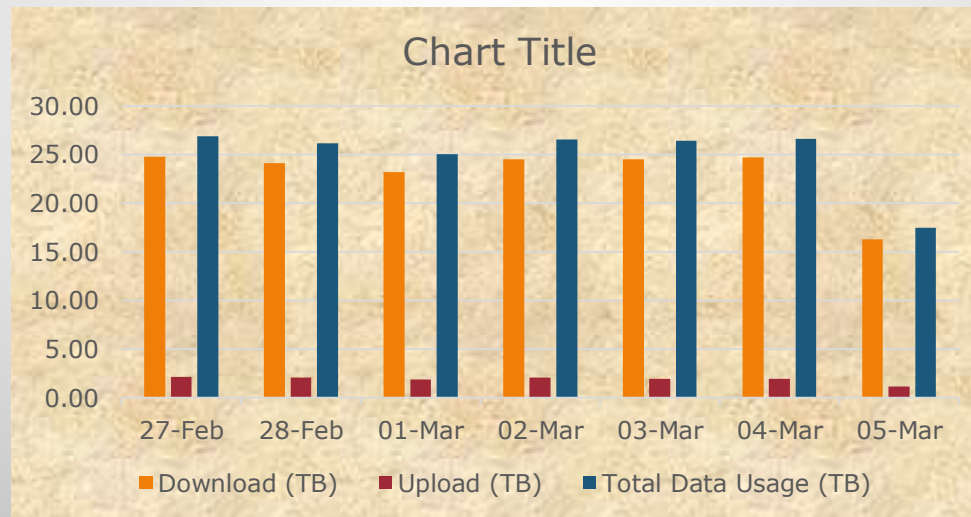

Urban Wifi Project Weekly Report 27-Feb-23 to 05-Mar-23

TOP 10 City as per Usage

Sr.No	City Name	No.of Sessions of Users	Download (GB)	Upload (GB)	Total Data Usage (GB)
1	Sidhpur	98352	4906.89	372.67	5279.56
2	Nadiad	136364	4653.45	402.38	5055.83
3	Halol	94096	4625.19	391.45	5016.64
4	Patan	99597	4165.39	386.95	4552.34
5	Viramgam	88013	4153.08	328.89	4481.96
6	Ankleshwar	107258	3982.14	299.65	4281.79
7	Palitana	78084	3971.90	282.81	4254.71
8	Veraval	87132	3851.70	319.59	4171.29
9	Himmatnagar	94441	3775.98	340.37	4116.35
10	Visnagar	83359	3715.68	319.88	4035.55

Urban Wifi Project Weekly Report 27-Feb-23 to 05-Mar-23

Total Data Usage of 55 cities

Date	Download (TB)	Upload (TB)	Total Data Usage (TB)
27-Feb	24.74	2.15	26.88
28-Feb	24.07	2.04	26.12
01-Mar	23.18	1.85	25.03
02-Mar	24.47	2.06	26.54
03-Mar	24.49	1.93	26.42
04-Mar	24.67	1.94	26.61
05-Mar	16.27	1.15	17.43

Urban Wifi Project Weekly Report 27-Feb-23 to 05-Mar-23**Day wise Hotspot user count of 55 cities**

Sr.No	Hotspot Name	27-Feb	28-Feb	01-Mar	02-Mar	03-Mar	04-Mar	05-Mar	Grand Total
1	City Bus Stand	21512	21237	20453	20715	20751	19624	8698	132990
2	Civil Hospital	4384	4182	4250	4249	4252	3794	2491	27602
3	District Court	4119	4166	3950	3965	4007	3819	1224	25250
4	District Library	3104	3389	3386	3355	3467	3426	2470	22597
5	Mamlatdar Office	3422	3512	3433	3495	3406	3365	1410	22043
6	Nagarpalika	4706	4775	4691	4594	4450	4493	2909	30618
7	Taluka Office	2844	2811	2708	3054	2810	2757	1507	18491
8	Science City	30	78	75	71	71	70	41	436
	Grand Total	44121	44150	42946	43498	43214	41348	20750	280027