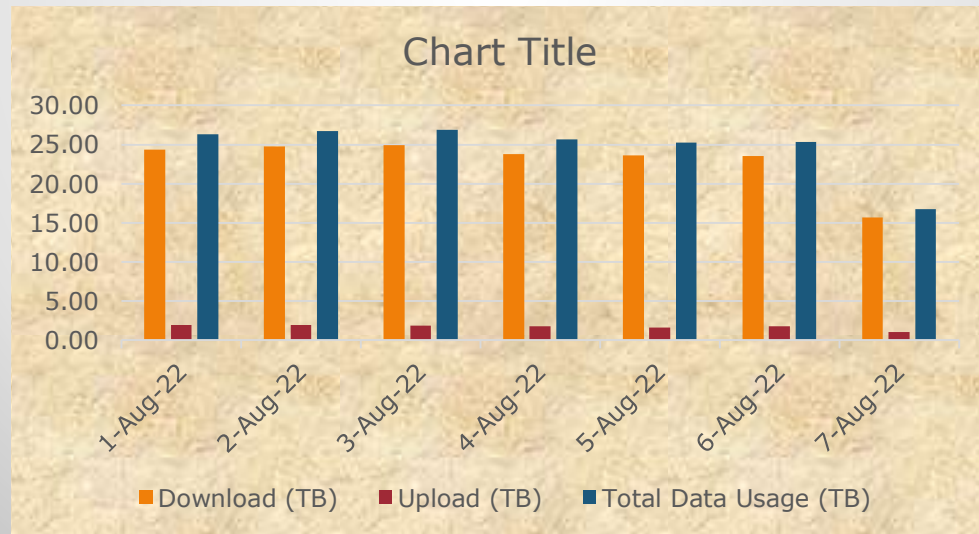

Urban Wifi Project Weekly Report 01-Aug-22 to 07-Aug-22

TOP 10 City as per Usage

Sr.No	City Name	No.of Sessions of Users	Download (GB)	Upload (GB)	Total Data Usage (GB)
1	Nadiad	129699	4736.76	417.64	5154.40
2	Patan	110461	4702.90	361.18	5064.08
3	Mehsana	102673	4502.18	269.33	4771.51
4	Sidhpur	93784	4093.28	289.72	4383.00
5	Viramgam	85499	4131.27	246.73	4378.00
6	Halol	91609	3863.10	319.10	4182.20
7	Palitana	88592	3871.28	271.85	4143.13
8	Unjha	88996	3822.35	284.17	4106.52
9	Himmatnagar	95465	3681.48	314.64	3996.12
10	Deesa	108821	3579.02	309.42	3888.44

Urban Wifi Project Weekly Report 01-Aug-22 to 07-Aug-22

Total Data Usage of 55 cities

Date	Download (TB)	Upload (TB)	Total Data Usage (TB)
01-Aug-22	24.32	1.96	26.29
02-Aug-22	24.80	1.96	26.77
03-Aug-22	24.96	1.92	26.88
04-Aug-22	23.81	1.82	25.63
05-Aug-22	23.61	1.62	25.23
06-Aug-22	23.53	1.79	25.32
07-Aug-22	15.70	1.03	16.73