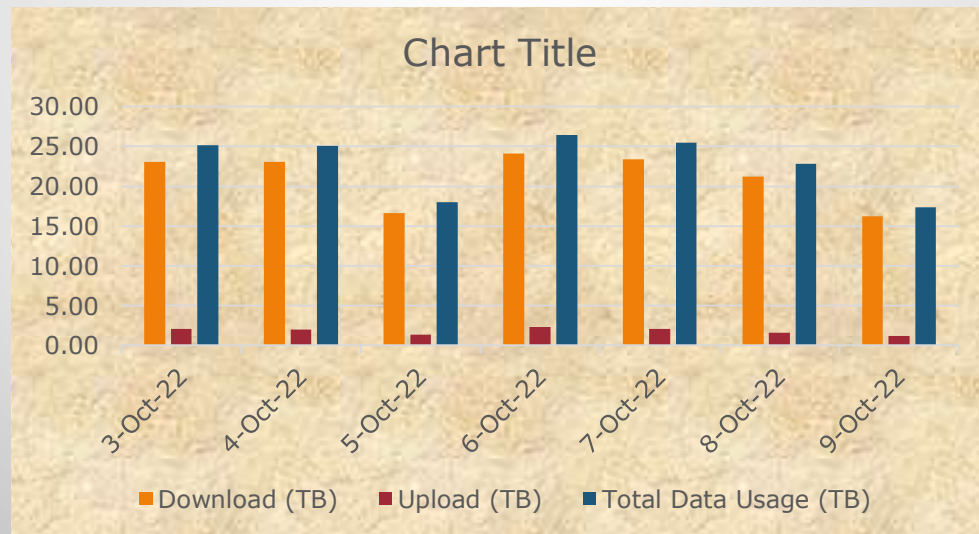

### Total Data Usage of 55 cities

Date	Download (TB)	Upload (TB)	Total Data Usage (TB)
03-Oct-22	23.05	2.09	25.14
04-Oct-22	23.06	2.01	25.07
05-Oct-22	16.63	1.35	17.99
06-Oct-22	24.07	2.35	26.42
07-Oct-22	23.36	2.09	25.45
08-Oct-22	21.19	1.63	22.83
09-Oct-22	16.22	1.17	17.39