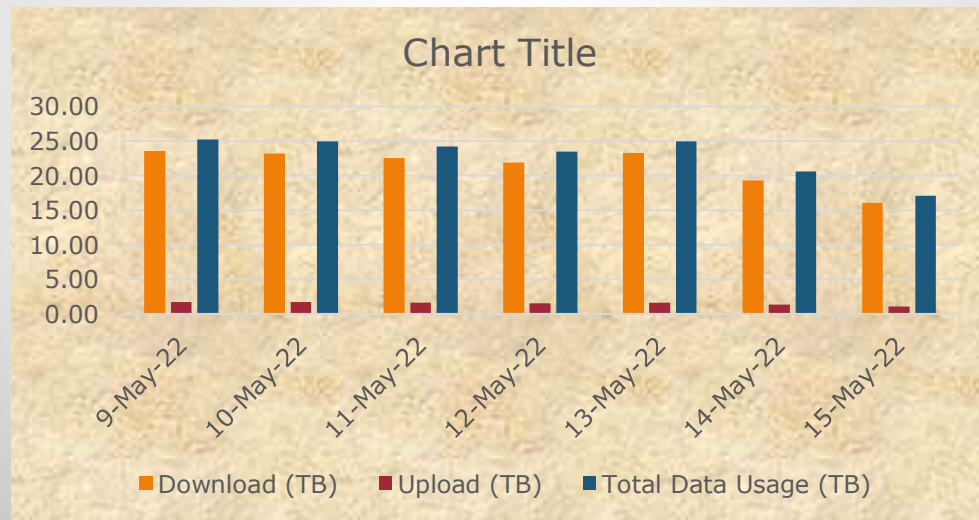

Urban Wifi Project Weekly Report 09-May-22 to 15-May-22

TOP 10 City as per Usage

Sr.No	City Name	No.of Sessions of Users	Download (GB)	Upload (GB)	Total Data Usage (GB)
1	Nadiad	110952	4032.08	367.23	4399.32
2	Mehsana	85706	3977.06	308.68	4285.74
3	Patan	72778	3989.53	283.77	4273.30
4	Sidhpur	87001	3914.08	273.53	4187.61
5	Botad	84733	3839.34	281.90	4121.24
6	Himmatnagar	98999	3633.92	286.36	3920.28
7	Viramgam	71153	3580.46	226.76	3807.22
8	Halol	86431	3541.19	246.32	3787.50
9	Mahua	73491	3537.02	239.79	3776.81
10	Savarkundla	70579	3536.76	224.36	3761.11

Urban Wifi Project Weekly Report 09-May-22 to 15-May-22

Total Data Usage of 55 cities

Date	Download (TB)	Upload (TB)	Total Data Usage (TB)
09-May-22	23.55	1.73	25.28
10-May-22	23.23	1.71	24.95
11-May-22	22.55	1.64	24.19
12-May-22	21.91	1.57	23.48
13-May-22	23.28	1.64	24.92
14-May-22	19.31	1.31	20.62
15-May-22	16.08	1.04	17.13