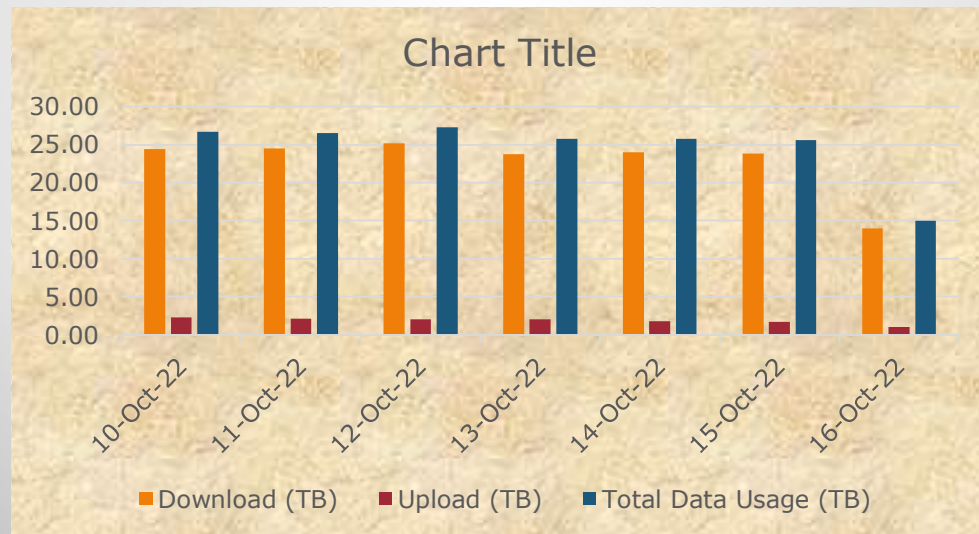

Urban Wifi Project Weekly Report 10-Oct-22 to 16-Oct-22**TOP 10 City as per Usage**

Sr.No	City Name	No.of Sessions of Users	Download (GB)	Upload (GB)	Total Data Usage (GB)
1	Patan	105501	4641.34	403.92	5045.26
2	Nadiad	137920	4444.76	407.79	4852.55
3	Sidhpur	94413	4445.20	356.21	4801.42
4	Viramgam	84308	4122.95	327.16	4450.10
5	Halol	97857	3815.78	350.25	4166.03
6	Visnagar	91250	3782.81	323.90	4106.71
7	Himmatnagar	104816	3738.10	351.32	4089.43
8	Mehsana	76757	3701.68	270.97	3972.64
9	Botad	77440	3599.70	310.39	3910.10
10	Unjha	86114	3587.38	315.40	3902.78

Urban Wifi Project Weekly Report 10-Oct-22 to 16-Oct-22

Total Data Usage of 55 cities

Date	Download (TB)	Upload (TB)	Total Data Usage (TB)
10-Oct-22	24.41	2.30	26.71
11-Oct-22	24.47	2.07	26.54
12-Oct-22	25.21	2.05	27.26
13-Oct-22	23.70	2.05	25.74
14-Oct-22	23.97	1.76	25.73
15-Oct-22	23.86	1.72	25.58
16-Oct-22	13.96	1.04	15.00