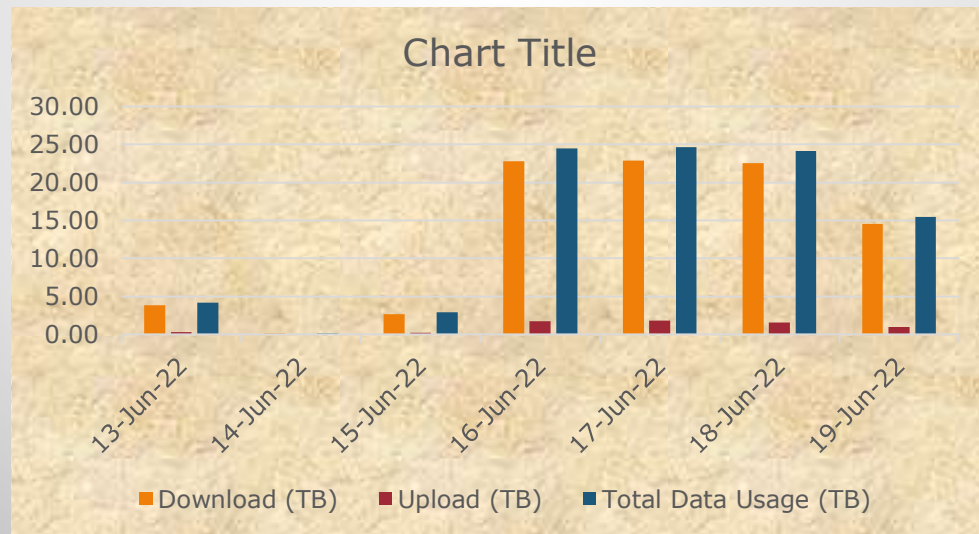

Urban Wifi Project Weekly Report 13-June-22 to 19-June-22**TOP 10 City as per Usage**

Sr.No	City Name	No.of Sessions of Users	Download (GB)	Upload (GB)	Total Data Usage (GB)
1	Palitana	49144	2336.28	173.96	2510.24
2	Mahua	37027	2334.27	167.55	2501.81
3	Mehsana	45192	2341.67	141.81	2483.48
4	Viramgam	41135	2291.91	168.12	2460.03
5	Halol	44270	2222.95	157.75	2380.70
6	Nadiad	50020	2206.68	149.36	2356.03
7	Himmatnagar	49052	2122.10	188.50	2310.60
8	Deesa	45795	2136.78	171.67	2308.45
9	UNA	44629	2139.93	158.56	2298.48
10	Botad	36367	2141.91	141.53	2283.44

Urban Wifi Project Weekly Report 13-June-22 to 19-June-22

Total Data Usage of 55 cities

Date	Download (TB)	Upload (TB)	Total Data Usage (TB)
13-Jun-22	3.83	0.31	4.15
14-Jun-22	0.11	0.01	0.11
15-Jun-22	2.70	0.19	2.89
16-Jun-22	22.82	1.70	24.52
17-Jun-22	22.92	1.78	24.69
18-Jun-22	22.52	1.60	24.12
19-Jun-22	14.53	0.94	15.48

Urban Wifi Project Weekly Report 13-June-22 to 19-June-22

Day wise Hotspot user count of 55 cities

Sr.No	Hotspot Name	13-Jun-22	14-Jun-22	15-Jun-22	16-Jun-22	17-Jun-22	18-Jun-22	19-Jun-22	Grand Total
1	City Bus Stand	4735	173	1545	14346	14668	12827	7626	55920
2	Civil Hospital	1292	99	746	3675	3879	3762	2590	16043
3	District Court	496	109	420	3385	3672	3704	1296	13082
4	District Library	789	100	555	2869	3155	3181	2237	12886
5	Mamlatdar Office	558	78	466	3291	3483	3465	1532	12873
6	Nagarpalika	765	82	811	3979	4291	4228	2511	16667
7	Taluka Office	339	45	403	2439	2582	2492	1432	9732
	Grand Total	8974	686	4946	33984	35730	33659	19224	137203