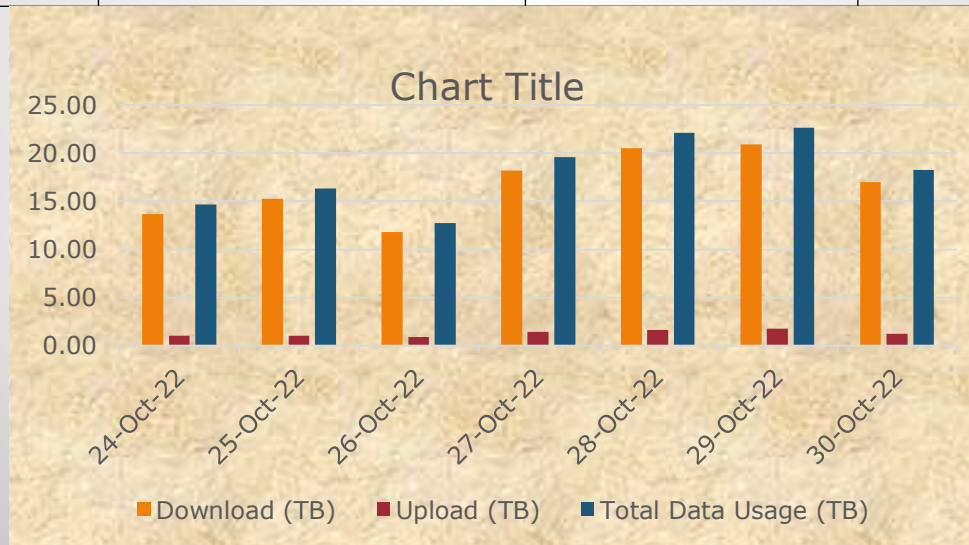

Urban Wifi Project Weekly Report 24-Oct-22 to 30-Oct-22

TOP 10 City as per Usage

Sr.No	City Name	No.of Sessions of Users	Download (GB)	Upload (GB)	Total Data Usage (GB)
1	Botad	49281	3327.86	263.38	3591.24
2	Mahua	51490	3169.71	238.97	3408.68
3	Palitana	59807	3148.03	216.39	3364.41
4	Halol	64834	3073.65	244.81	3318.46
5	Viramgam	49806	3089.02	213.03	3302.05
6	Sidhpur	52606	3046.51	215.51	3262.02
7	Veraval	85926	2910.72	269.49	3180.21
8	Sihor	50865	2929.05	235.73	3164.78
9	UNA	62924	2875.76	260.09	3135.85
10	Nadiad	63130	2880.79	217.80	3098.60

Urban Wifi Project Weekly Report 24-Oct-22 to 30-Oct-22

Total Data Usage of 55 cities

Date	Download (TB)	Upload (TB)	Total Data Usage (TB)
24-Oct-22	13.65	1.00	14.66
25-Oct-22	15.28	1.05	16.33
26-Oct-22	11.79	0.91	12.70
27-Oct-22	18.17	1.40	19.57
28-Oct-22	20.49	1.62	22.11
29-Oct-22	20.92	1.73	22.65
30-Oct-22	16.98	1.26	18.23

Urban Wifi Project Weekly Report 24-Oct-22 to 30-Oct-22**Day wise Hotspot user count of 55 cities**

Sr.No	Hotspot Name	24-Oct-22	25-Oct-22	26-Oct-22	27-Oct-22	28-Oct-22	29-Oct-22	30-Oct-22	Grand Total
1	City Bus Stand	8484	8354	7476	9717	10590	10931	9573	65125
2	Civil Hospital	3246	3270	2266	3394	3555	3746	2520	21997
3	District Court	1286	1383	1263	1345	1403	1557	1451	9688
4	District Library	1654	1697	1393	1909	2425	2396	1971	13445
5	Mamlatdar Office	1421	1452	1233	2301	2614	2746	1491	13258
6	Nagarpalika	3231	3220	2660	3592	4000	4120	2823	23646
7	Taluka Office	1416	1455	1162	1722	2003	2064	1346	11168
	Grand Total	20738	20831	17453	23980	26590	27560	21175	158327