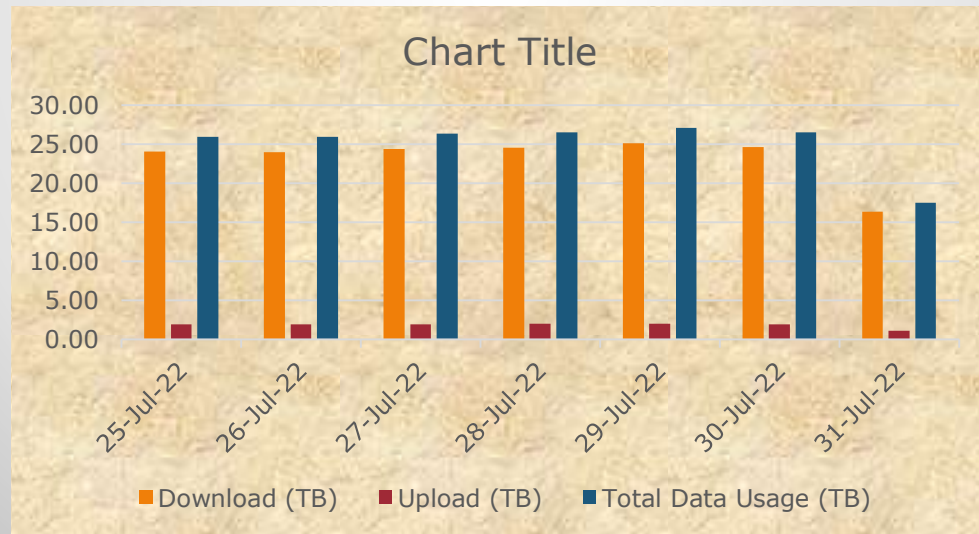

Urban Wifi Project Weekly Report 25-July-22 to 31-July-22**TOP 10 City as per Usage**

Sr.No	City Name	No.of Sessions of Users	Download (GB)	Upload (GB)	Total Data Usage (GB)
1	Patan	108431	4972.92	423.37	5396.29
2	Mehsana	105931	4447.38	310.26	4757.64
3	Sidhpur	98659	4307.11	324.20	4631.31
4	Viramgam	84445	4146.87	275.20	4422.07
5	Nadiad	117242	4036.09	373.97	4410.06
6	Unjha	94080	4052.94	308.30	4361.24
7	Halol	92899	3996.59	342.47	4339.06
8	Botad	90037	3925.18	329.17	4254.35
9	UNA	87957	3883.47	289.06	4172.53
10	Himmatnagar	96633	3811.30	315.99	4127.29

Urban Wifi Project Weekly Report 25-July-22 to 31-July-22

Total Data Usage of 55 cities

Date	Download (TB)	Upload (TB)	Total Data Usage (TB)
25-Jul-22	24.11	1.91	26.01
26-Jul-22	24.00	1.94	25.94
27-Jul-22	24.45	1.96	26.41
28-Jul-22	24.54	1.98	26.52
29-Jul-22	25.20	1.97	27.17
30-Jul-22	24.67	1.89	26.56
31-Jul-22	16.36	1.14	17.50