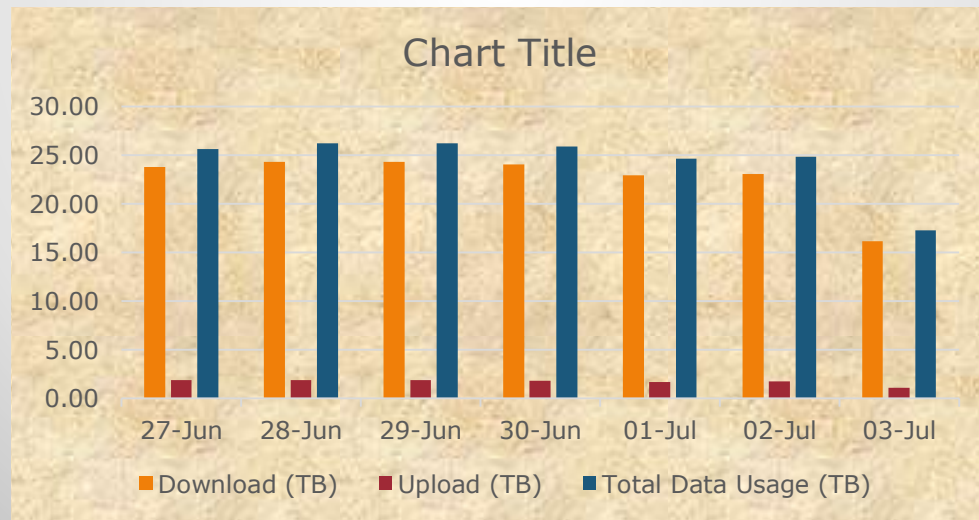

Urban Wifi Project Weekly Report 27-June-22 to 03-July-22

TOP 10 City as per Usage

Sr.No	City Name	No.of Sessions of Users	Download (GB)	Upload (GB)	Total Data Usage (GB)
1	Nadiad	122832	4626.21	392.15	5018.37
2	Mehsana	98859	4411.28	296.29	4707.56
3	Sidhpur	83526	4281.26	292.06	4573.32
4	Patan	77593	4170.85	306.28	4477.14
5	Viramgam	75736	3912.66	286.95	4199.61
6	Halol	89486	3872.07	297.89	4169.96
7	Himmatnagar	96067	3752.51	297.83	4050.33
8	Botad	72382	3734.74	288.91	4023.65
9	Jetpur	104156	3753.59	262.37	4015.96
10	Savarkundla	68477	3711.84	262.10	3973.94

Urban Wifi Project Weekly Report 27-June-22 to 03-July-22

Total Data Usage of 55 cities

Date	Download (TB)	Upload (TB)	Total Data Usage (TB)
27-Jun	23.77	1.86	25.63
28-Jun	24.30	1.89	26.20
29-Jun	24.35	1.90	26.24
30-Jun	24.06	1.85	25.91
01-Jul	22.91	1.71	24.63
02-Jul	23.06	1.78	24.84
03-Jul	16.15	1.13	17.28

Urban Wifi Project Weekly Report 27-June-22 to 03-July-22**Day wise Hotspot user count of 55 cities**

Sr.No	Hotspot Name	27-Jun	28-Jun	29-Jun	30-Jun	01-Jul	02-Jul	03-Jul	Grand Total
1	City Bus Stand	18422	18687	19433	19281	16141	16726	9276	117966
2	Civil Hospital	4223	4242	4162	4243	4109	3866	2630	27475
3	District Court	3897	4120	4098	4057	3861	4003	1347	25383
4	District Library	2806	3373	3507	3334	3118	3238	2344	21720
5	Mamlatdar Office	3762	3728	3714	3776	3344	3350	1687	23361
6	Nagarpalika	4695	4616	4856	4797	4419	4599	2830	30812
7	Taluka Office	2666	2620	2711	2766	2478	2432	1433	17106
	Grand Total	40471	41386	42481	42254	37470	38214	21547	263823