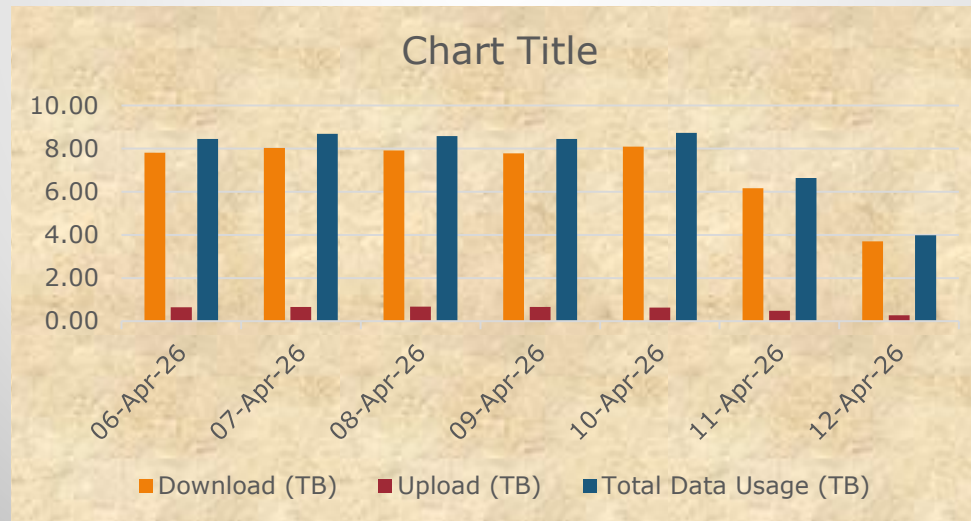

Urban Wifi Project Weekly Report 06-Apr-26 to 12-Apr-26

Total Data Usage of 55 cities

Date	Download (TB)	Upload (TB)	Total Data Usage (TB)
06-Apr-26	7.81	0.64	8.45
07-Apr-26	8.03	0.66	8.69
08-Apr-26	7.92	0.67	8.59
09-Apr-26	7.78	0.66	8.44
10-Apr-26	8.10	0.63	8.73
11-Apr-26	6.16	0.48	6.64
12-Apr-26	3.70	0.28	3.98