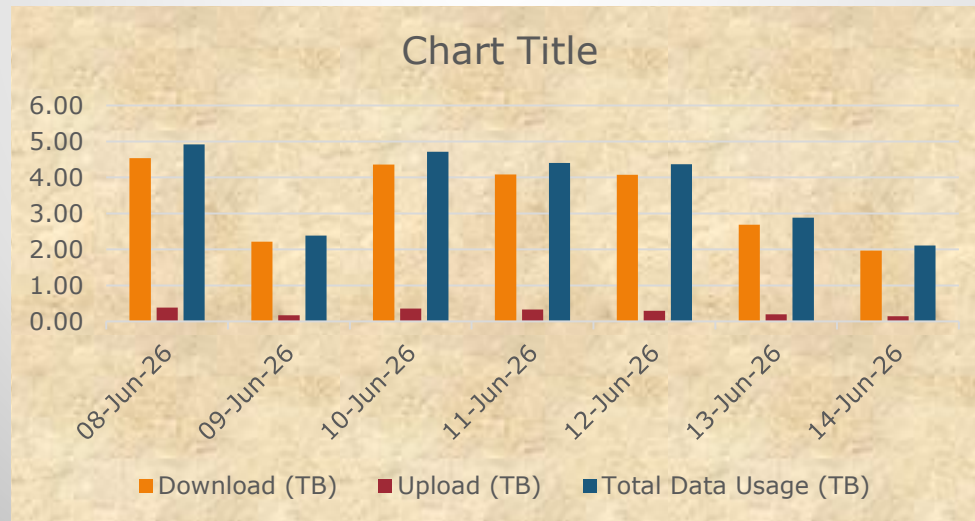

Urban Wifi Project Weekly Report 08-June-26 to 14-June-26**TOP 10 City as per Usage**

Sr.No	City Name	No.of Sessions of Users	Download (GB)	Upload (GB)	Total Data Usage (GB)
1	Navsari	48000	1606.76	110.00	1716.76
2	Valsad	27901	1327.39	123.93	1451.31
3	Mehsana	22717	1275.67	72.76	1348.43
4	Palitana	31600	1228.75	111.09	1339.84
5	Porbandar	26405	1237.09	88.60	1325.69
6	Petlad	18998	908.38	57.62	966.00
7	Amreli	34321	890.21	74.81	965.02
8	Bharuch	21654	833.28	52.66	885.94
9	Kadi	20808	727.49	48.15	775.64
10	Dhragandhra	16690	714.06	53.89	767.95

Urban Wifi Project Weekly Report 08-June-26 to 14-June-26

Total Data Usage of 55 cities

Date	Download (TB)	Upload (TB)	Total Data Usage (TB)
08-Jun-26	4.54	0.38	4.92
09-Jun-26	2.21	0.17	2.38
10-Jun-26	4.36	0.35	4.71
11-Jun-26	4.08	0.33	4.41
12-Jun-26	4.07	0.30	4.37
13-Jun-26	2.69	0.20	2.89
14-Jun-26	1.96	0.15	2.11

Urban Wifi Project Weekly Report 08-June-26 to 14-June-26

Day wise Hotspot user count of 55 cities

Sr.No	Hotspot Name	08-Jun-26	09-Jun-26	10-Jun-26	11-Jun-26	12-Jun-26	13-Jun-26	14-Jun-26	Grand Total
1	City Bus Stand	1249	743	1163	1060	1058	973	723	6969
2	Civil Hospital	878	506	801	808	793	709	467	4962
3	District Court	1034	608	900	888	810	178	143	4561
4	District Library	722	605	857	814	735	610	356	4699
5	Mamlatdar Office	673	480	680	655	632	291	228	3639
6	Nagarpalika	898	688	872	859	809	495	370	4991
7	Taluka Office	385	324	441	420	353	153	125	2201
8	Science City	0	0	0	0	0	0	0	0
	Grand Total	5839	3954	5714	5504	5190	3409	2412	32022