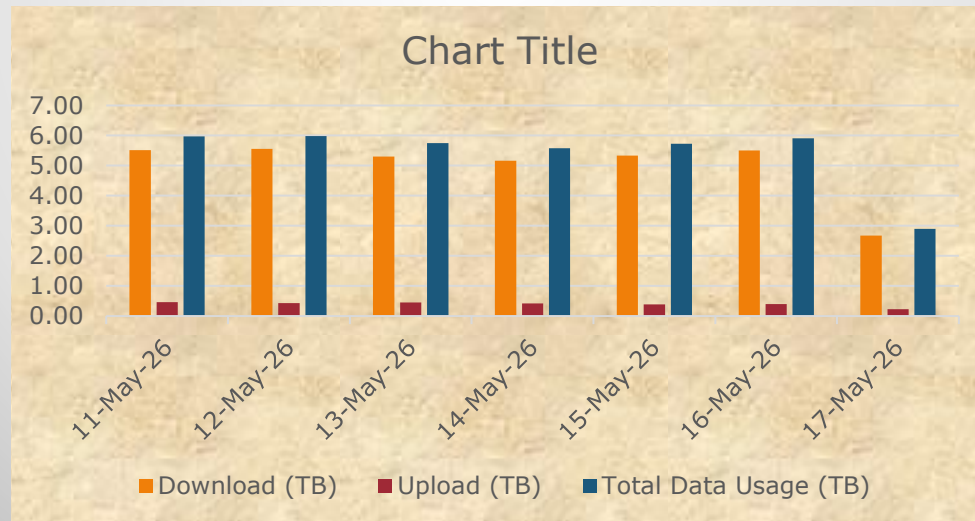

Urban Wifi Project Weekly Report 11-May-26 to 17-May-26

TOP 10 City as per Usage

Sr.No	City Name	No.of Sessions of Users	Download (GB)	Upload (GB)	Total Data Usage (GB)
1	Nadiad	58995	1828.11	164.04	1992.15
2	Navsari	61634	1839.67	149.43	1989.10
3	Mehsana	33144	1712.99	112.68	1825.67
4	Porbandar	56327	1672.62	144.82	1817.44
5	Valsad	28617	1461.59	138.86	1600.45
6	Palitana	33373	1456.42	120.58	1577.00
7	Amreli	41744	1372.88	104.85	1477.72
8	Bilimora	20278	1243.06	67.22	1310.28
9	Bharuch	30959	1233.43	75.35	1308.78
10	Palanpur	27840	1077.53	91.90	1169.43

Urban Wifi Project Weekly Report 11-May-26 to 17-May-26

Total Data Usage of 55 cities

Date	Download (TB)	Upload (TB)	Total Data Usage (TB)
11-May-26	5.51	0.46	5.97
12-May-26	5.56	0.43	5.98
13-May-26	5.30	0.45	5.75
14-May-26	5.16	0.42	5.58
15-May-26	5.34	0.39	5.73
16-May-26	5.50	0.40	5.90
17-May-26	2.68	0.23	2.90

Urban Wifi Project Weekly Report 11-May-26 to 17-May-26

Day wise Hotspot user count of 55 cities

Sr.No	Hotspot Name	11-May-26	12-May-26	13-May-26	14-May-26	15-May-26	16-May-26	17-May-26	Grand Total
1	City Bus Stand	1865	1799	1847	1874	1852	1729	1022	11988
2	Civil Hospital	1049	1074	995	942	953	876	541	6430
3	District Court	1172	1211	1183	1154	1151	1160	216	7247
4	District Library	830	1042	958	812	854	883	589	5968
5	Mamlatdar Office	743	777	728	761	714	756	256	4735
6	Nagarpalika	1155	1163	1228	1123	1152	1043	510	7374
7	Taluka Office	480	526	519	485	502	447	175	3134
8	Science City	33	44	32	30	35	46	39	259
	Grand Total	7327	7636	7490	7181	7213	6940	3348	47135