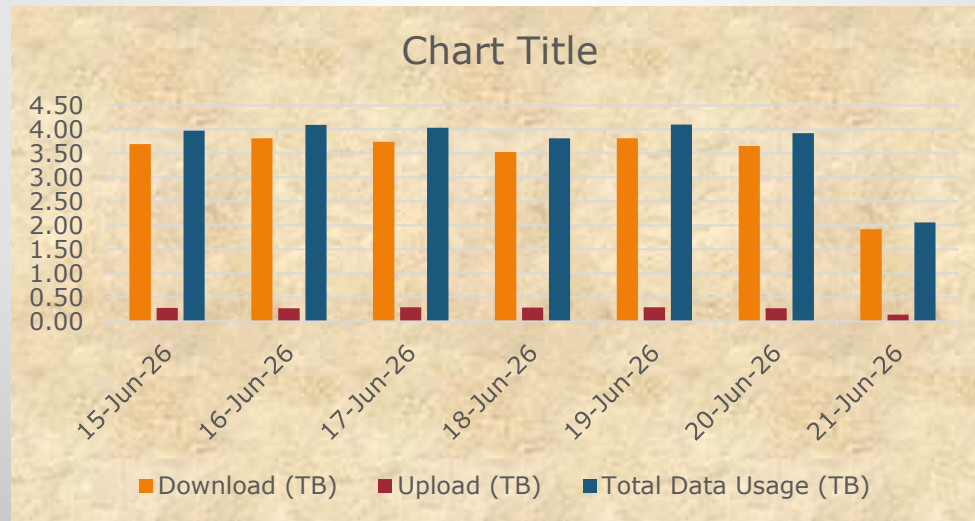

Urban Wifi Project Weekly Report 15-June-26 to 21-June-26

TOP 10 City as per Usage

Sr.No	City Name	No.of Sessions of Users	Download (GB)	Upload (GB)	Total Data Usage (GB)
1	Navsari	47298	1609.78	103.78	1713.56
2	Valsad	29679	1339.42	111.07	1450.49
3	Porbandar	33194	1307.93	128.54	1436.46
4	Palitana	28453	1284.12	134.88	1419.00
5	Mehsana	25868	1237.62	75.75	1313.37
6	Amreli	38517	1055.65	97.32	1152.97
7	Petlad	21949	997.26	76.57	1073.83
8	Ankleshwar	18398	757.09	41.57	798.65
9	Savarkundla	15750	723.26	62.94	786.20
10	Vapi	17912	727.84	39.67	767.51

Urban Wifi Project Weekly Report 15-June-26 to 21-June-26

Total Data Usage of 55 cities

Date	Download (TB)	Upload (TB)	Total Data Usage (TB)
15-Jun-26	3.69	0.28	3.98
16-Jun-26	3.82	0.28	4.09
17-Jun-26	3.74	0.30	4.04
18-Jun-26	3.53	0.29	3.82
19-Jun-26	3.81	0.29	4.11
20-Jun-26	3.65	0.27	3.93
21-Jun-26	1.92	0.14	2.06

Urban Wifi Project Weekly Report 15-June-26 to 21-June-26

Day wise Hotspot user count of 55 cities

Sr.No	Hotspot Name	15-Jun-26	16-Jun-26	17-Jun-26	18-Jun-26	19-Jun-26	20-Jun-26	21-Jun-26	Grand Total
1	City Bus Stand	1134	1145	1118	1033	1156	1052	646	7284
2	Civil Hospital	856	762	781	702	724	657	410	4892
3	District Court	711	743	755	720	705	729	160	4523
4	District Library	518	672	695	663	656	616	419	4239
5	Mamlatdar Office	642	591	641	542	555	583	263	3817
6	Nagarpalika	772	823	852	881	898	866	398	5490
7	Taluka Office	341	346	360	379	356	380	179	2341
8	Science City	0	0	0	0	0	0	0	0
	Grand Total	4974	5082	5202	4920	5050	4883	2475	32586