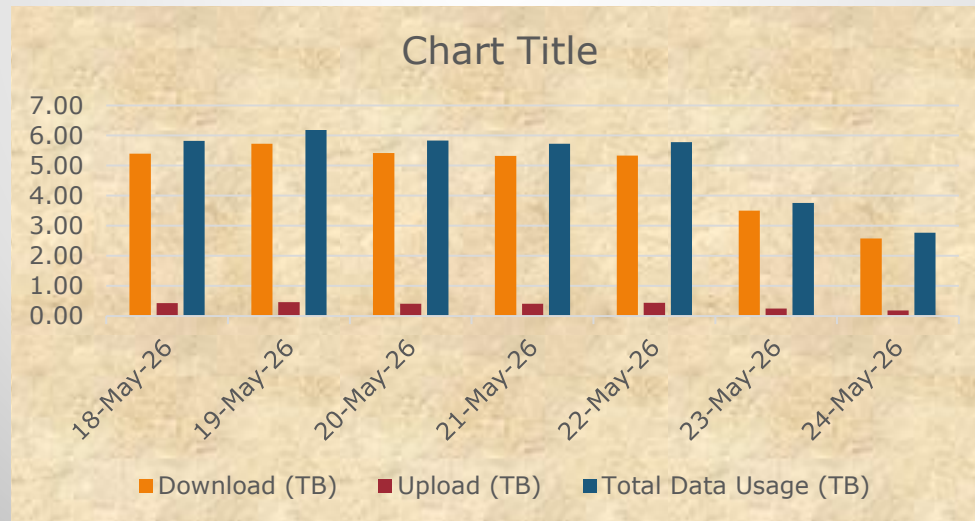

Urban Wifi Project Weekly Report 18-May-26 to 24-May-26

TOP 10 City as per Usage

Sr.No	City Name	No.of Sessions of Users	Download (GB)	Upload (GB)	Total Data Usage (GB)
1	Navsari	61648	1856.33	146.73	2003.07
2	Porbandar	51014	1701.59	114.62	1816.22
3	Palitana	32813	1574.37	153.06	1727.42
4	Mehsana	37044	1546.05	91.48	1637.53
5	Nadiad	49874	1488.98	117.61	1606.59
6	Valsad	42985	1446.49	120.55	1567.03
7	Bharuch	25593	1204.20	76.70	1280.90
8	Bilimora	21528	1189.35	81.60	1270.96
9	Bardoli	33413	1046.51	80.24	1126.75
10	Mahua	24131	1030.91	91.92	1122.83

Urban Wifi Project Weekly Report 18-May-26 to 24-May-26

Total Data Usage of 55 cities

Date	Download (TB)	Upload (TB)	Total Data Usage (TB)
18-May-26	5.40	0.43	5.83
19-May-26	5.72	0.47	6.19
20-May-26	5.42	0.41	5.83
21-May-26	5.32	0.41	5.73
22-May-26	5.34	0.45	5.78
23-May-26	3.51	0.25	3.76
24-May-26	2.58	0.19	2.77

Urban Wifi Project Weekly Report 18-May-26 to 24-May-26

Day wise Hotspot user count of 55 cities

Sr.No	Hotspot Name	18-May-26	19-May-26	20-May-26	21-May-26	22-May-26	23-May-26	24-May-26	Grand Total
1	City Bus Stand	1885	2040	1896	1640	1602	1350	870	11283
2	Civil Hospital	947	953	938	966	948	806	478	6036
3	District Court	1153	1198	1182	1134	1119	241	185	6212
4	District Library	790	976	1042	995	1029	902	606	6340
5	Mamlatdar Office	772	773	728	752	766	269	243	4303
6	Nagarpalika	1045	1094	1047	1074	996	554	493	6303
7	Taluka Office	508	527	468	545	539	277	189	3053
8	Science City	26	38	40	43	50	48	47	292
	Grand Total	7126	7599	7341	7149	7049	4447	3111	43822