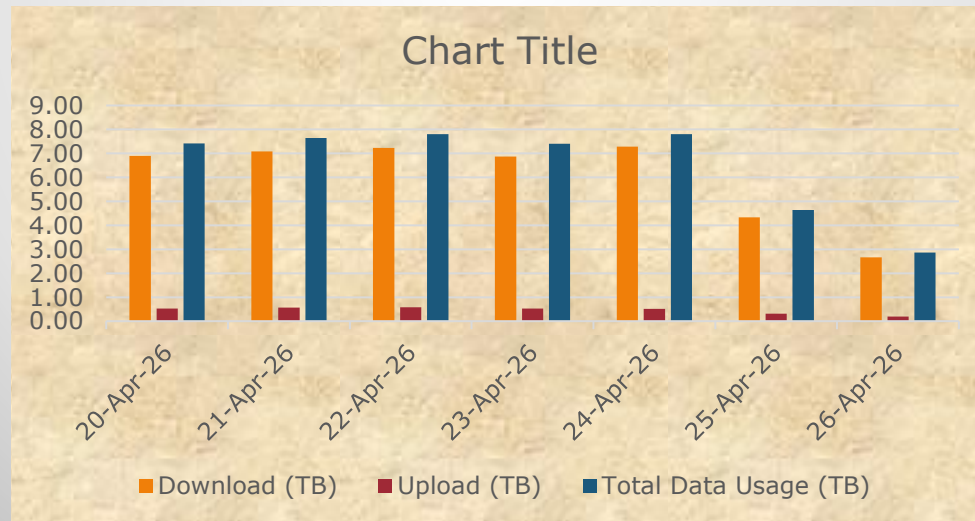

Urban Wifi Project Weekly Report 20-Apr-26 to 26-Apr-26

TOP 10 City as per Usage

| Sr.No | City Name | No.of Sessions of Users | Download (GB) | Upload (GB) | Total Data Usage (GB) |
|-------|-----------|-------------------------|---------------|-------------|-----------------------|
| 1 | Nadiad | 72004 | 2340.73 | 200.87 | 2541.59 |
| 2 | Porbandar | 66154 | 1851.73 | 173.78 | 2025.51 |
| 3 | Mehsana | 36031 | 1864.06 | 122.08 | 1986.14 |
| 4 | Palanpur | 40013 | 1776.71 | 135.55 | 1912.26 |
| 5 | Navsari | 56730 | 1674.61 | 122.04 | 1796.64 |
| 6 | Amreli | 43232 | 1598.25 | 115.30 | 1713.55 |
| 7 | Borsad | 32193 | 1590.88 | 103.01 | 1693.89 |
| 8 | Bharuch | 33367 | 1504.85 | 93.75 | 1598.60 |
| 9 | Valsad | 27598 | 1436.48 | 111.96 | 1548.44 |
| 10 | Visnagar | 31155 | 1382.83 | 132.98 | 1515.80 |

Urban Wifi Project Weekly Report 20-Apr-26 to 26-Apr-26

Total Data Usage of 55 cities

| Date | Download (TB) | Upload (TB) | Total Data Usage (TB) |
|-----------|---------------|-------------|-----------------------|
| 20-Apr-26 | 6.90 | 0.52 | 7.42 |
| 21-Apr-26 | 7.08 | 0.56 | 7.65 |
| 22-Apr-26 | 7.22 | 0.57 | 7.80 |
| 23-Apr-26 | 6.87 | 0.53 | 7.41 |
| 24-Apr-26 | 7.29 | 0.52 | 7.80 |
| 25-Apr-26 | 4.33 | 0.32 | 4.64 |
| 26-Apr-26 | 2.66 | 0.20 | 2.86 |