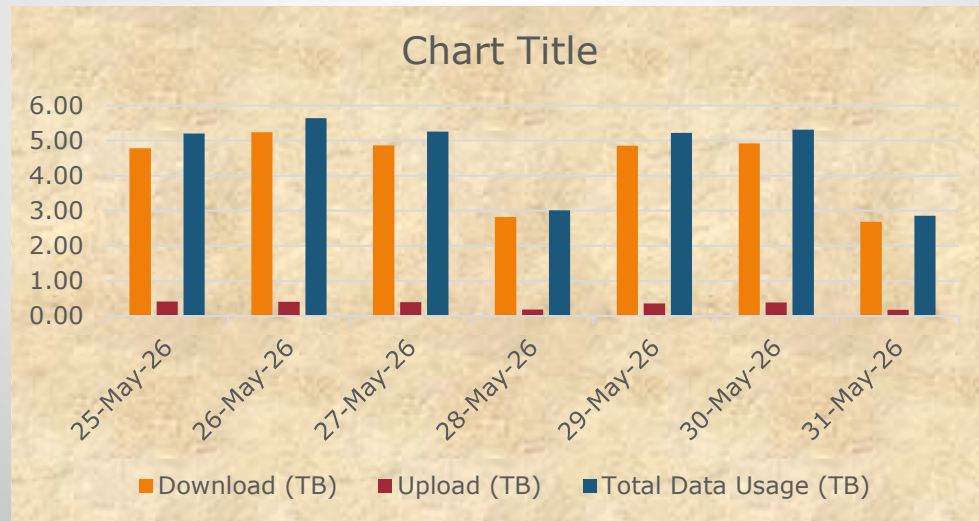

Urban Wifi Project Weekly Report 25-May-26 to 31-May-26

TOP 10 City as per Usage

Sr.No	City Name	No.of Sessions of Users	Download (GB)	Upload (GB)	Total Data Usage (GB)
1	Navsari	53458	1752.77	115.52	1868.29
2	Nadiad	50478	1559.21	134.99	1694.20
3	Valsad	36479	1472.22	120.57	1592.79
4	Porbandar	41672	1415.99	109.68	1525.67
5	Mehsana	41121	1417.10	95.23	1512.33
6	Palitana	28645	1358.90	108.91	1467.82
7	Visnagar	39307	1126.67	97.26	1223.93
8	Bharuch	29026	1135.95	65.25	1201.21
9	Mahua	20070	946.69	85.43	1032.12
10	Petlad	18053	966.15	64.87	1031.02

Urban Wifi Project Weekly Report 25-May-26 to 31-May-26

Total Data Usage of 55 cities

Date	Download (TB)	Upload (TB)	Total Data Usage (TB)
25-May-26	4.78	0.42	5.20
26-May-26	5.24	0.40	5.64
27-May-26	4.86	0.40	5.26
28-May-26	2.82	0.19	3.01
29-May-26	4.85	0.36	5.22
30-May-26	4.92	0.39	5.31
31-May-26	2.68	0.18	2.86

Urban Wifi Project Weekly Report 25-May-26 to 31-May-26

Day wise Hotspot user count of 55 cities

Sr.No	Hotspot Name	25-May-26	26-May-26	27-May-26	28-May-26	29-May-26	30-May-26	31-May-26	Grand Total
1	City Bus Stand	1519	1577	1599	1262	1557	1633	1031	10178
2	Civil Hospital	768	820	856	610	857	795	515	5221
3	District Court	1037	1103	993	220	944	891	175	5363
4	District Library	819	977	971	649	911	913	614	5854
5	Mamlatdar Office	681	695	680	296	648	632	235	3867
6	Nagarpalika	1055	1018	1036	595	966	1017	503	6190
7	Taluka Office	485	496	504	236	462	474	188	2845
8	Science City	37	41	47	42	43	45	56	311
	Grand Total	6401	6727	6686	3910	6388	6400	3317	39829