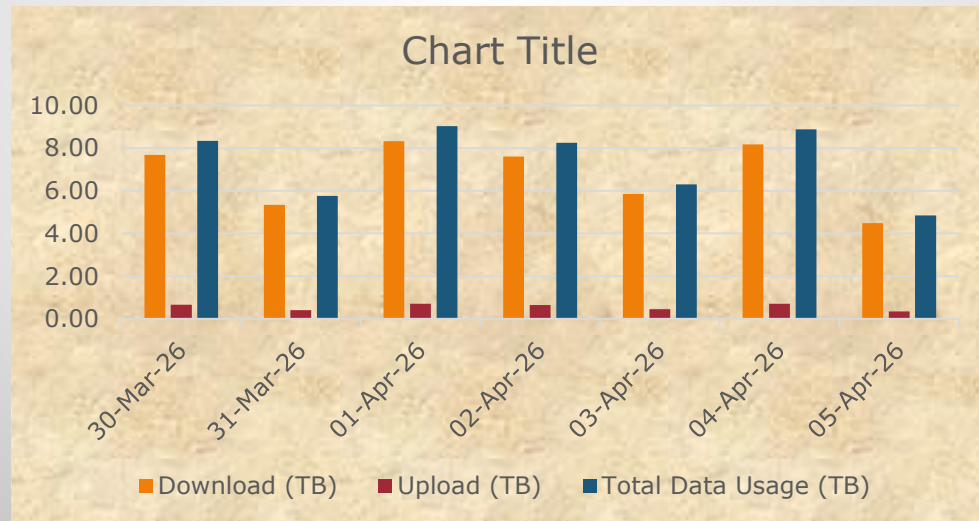

Urban Wifi Project Weekly Report 30-Mar-26 to 05-Apr-26

TOP 10 City as per Usage

Sr.No	City Name	No.of Sessions of Users	Download (GB)	Upload (GB)	Total Data Usage (GB)
1	Nadiad	64750	2189.57	197.46	2387.03
2	Amreli	40779	2160.26	160.64	2320.90
3	Halol	42603	2047.55	197.08	2244.63
4	Palanpur	36436	1926.48	186.26	2112.75
5	Navsari	69679	1855.76	139.37	1995.12
6	Visnagar	46308	1800.56	178.60	1979.16
7	Porbandar	62306	1826.82	147.35	1974.17
8	Mehsana	34818	1858.79	111.75	1970.54
9	Bharuch	42273	1661.29	158.58	1819.88
10	Palitana	32426	1582.32	149.85	1732.18

Urban Wifi Project Weekly Report 30-Mar-26 to 05-Apr-26

Total Data Usage of 55 cities

Date	Download (TB)	Upload (TB)	Total Data Usage (TB)
30-Mar-26	7.68	0.66	8.34
31-Mar-26	5.34	0.41	5.76
01-Apr-26	8.33	0.71	9.04
02-Apr-26	7.61	0.64	8.25
03-Apr-26	5.85	0.45	6.30
04-Apr-26	8.17	0.71	8.88
05-Apr-26	4.49	0.35	4.84