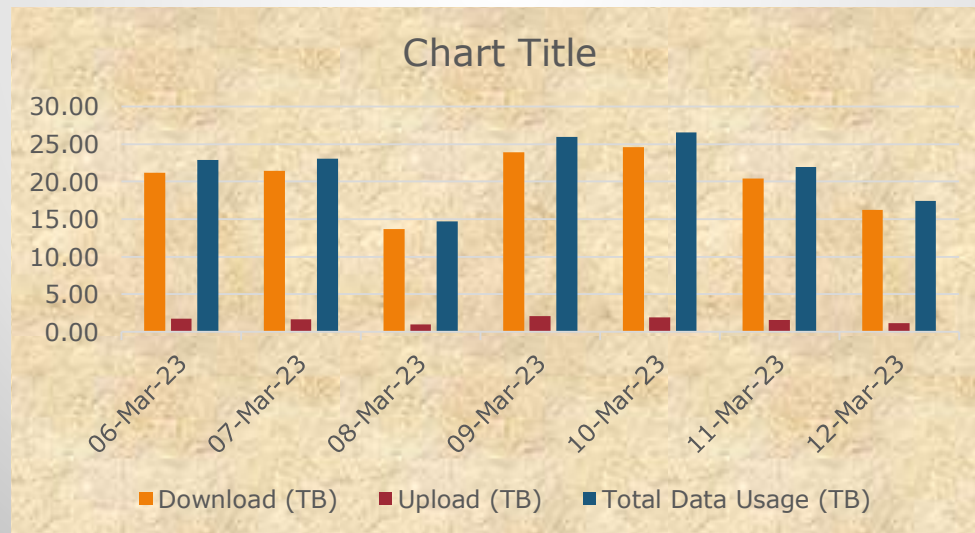

Urban Wifi Project Weekly Report 06-Mar-23 to 12-Mar-23**TOP 10 City as per Usage**

Sr.No	City Name	No.of Sessions of Users	Download (GB)	Upload (GB)	Total Data Usage (GB)
1	Sidhpur	76997	4547.87	349.10	4896.96
2	Nadiad	105984	4173.24	344.91	4518.15
3	Patan	78026	4170.09	343.44	4513.53
4	Palitana	69033	3914.88	286.40	4201.28
5	Halol	71047	3750.72	312.03	4062.75
6	Viramgam	72336	3483.77	260.13	3743.90
7	Jetpur	86297	3485.65	251.73	3737.38
8	Botad	61148	3271.11	317.60	3588.71
9	Palanpur	67388	3314.92	261.92	3576.84
10	Deesa	68887	3256.26	287.96	3544.22

Urban Wifi Project Weekly Report 06-Mar-23 to 12-Mar-23

Total Data Usage of 55 cities

Date	Download (TB)	Upload (TB)	Total Data Usage (TB)
06-Mar-23	21.20	1.72	22.91
07-Mar-23	21.41	1.65	23.06
08-Mar-23	13.72	1.01	14.73
09-Mar-23	23.88	2.09	25.98
10-Mar-23	24.61	1.96	26.57
11-Mar-23	20.44	1.55	21.99
12-Mar-23	16.24	1.16	17.40