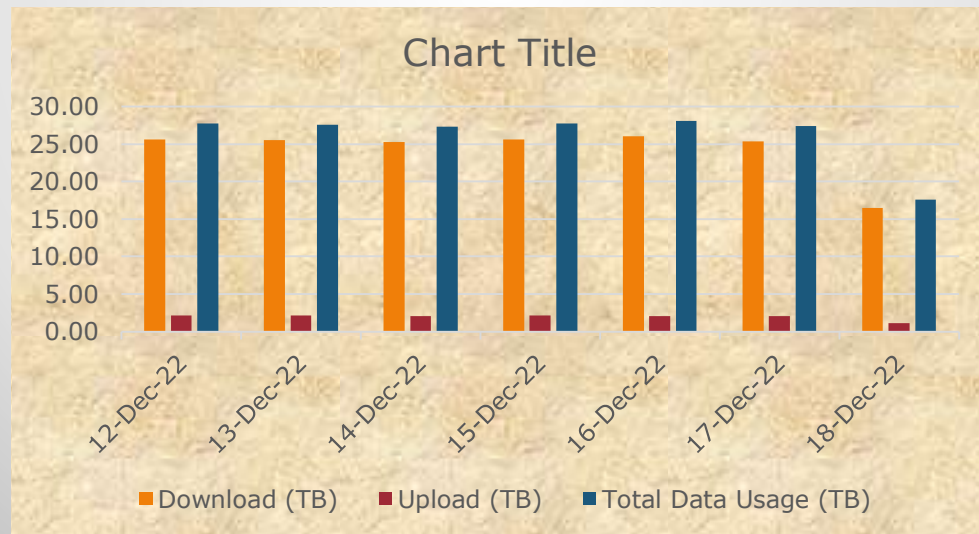

Urban Wifi Project Weekly Report 12-Dec-22 to 18-Dec-22

TOP 10 City as per Usage

Sr.No	City Name	No.of Sessions of Users	Download (GB)	Upload (GB)	Total Data Usage (GB)
1	Sidhpur	111444	5250.83	523.10	5773.93
2	Nadiad	156525	5109.78	425.52	5535.30
3	Patan	108353	4982.25	442.19	5424.44
4	Unjha	98879	4563.25	332.10	4895.35
5	Viramgam	89872	4296.55	305.85	4602.40
6	Ankleshwar	113317	4189.64	282.26	4471.90
7	Visnagar	98780	4008.30	338.26	4346.57
8	Mahua	81596	3958.26	299.71	4257.97
9	Deesa	96338	3879.39	375.66	4255.06
10	Himmatnagar	97945	3911.51	334.12	4245.63

Urban Wifi Project Weekly Report 12-Dec-22 to 18-Dec-22

Total Data Usage of 55 cities

Date	Download (TB)	Upload (TB)	Total Data Usage (TB)
12-Dec-22	25.57	2.15	27.73
13-Dec-22	25.51	2.11	27.62
14-Dec-22	25.24	2.09	27.33
15-Dec-22	25.59	2.15	27.74
16-Dec-22	26.05	2.03	28.09
17-Dec-22	25.37	2.06	27.43
18-Dec-22	16.50	1.09	17.59

Urban Wifi Project Weekly Report 12-Dec-22 to 18-Dec-22

Day wise Hotspot user count of 55 cities

Sr.No	Hotspot Name	12-Dec-22	13-Dec-22	14-Dec-22	15-Dec-22	16-Dec-22	17-Dec-22	18-Dec-22	Grand Total
1	City Bus Stand	22185	21741	21654	21469	22194	20687	8278	138208
2	Civil Hospital	4485	4438	4444	4557	4569	4129	2701	29323
3	District Court	3774	4023	4026	4057	4154	3987	1249	25270
4	District Library	3128	3651	3666	3678	3610	3519	2488	23740
5	Mamlatdar Office	3546	3753	3653	3732	3753	3561	1477	23475
6	Nagarpalika	4917	5053	5037	5134	5181	5193	2880	33395
7	Taluka Office	2826	2940	2806	2813	2822	2743	1390	18340
	Grand Total	44861	45599	45286	45440	46283	43819	20463	291751