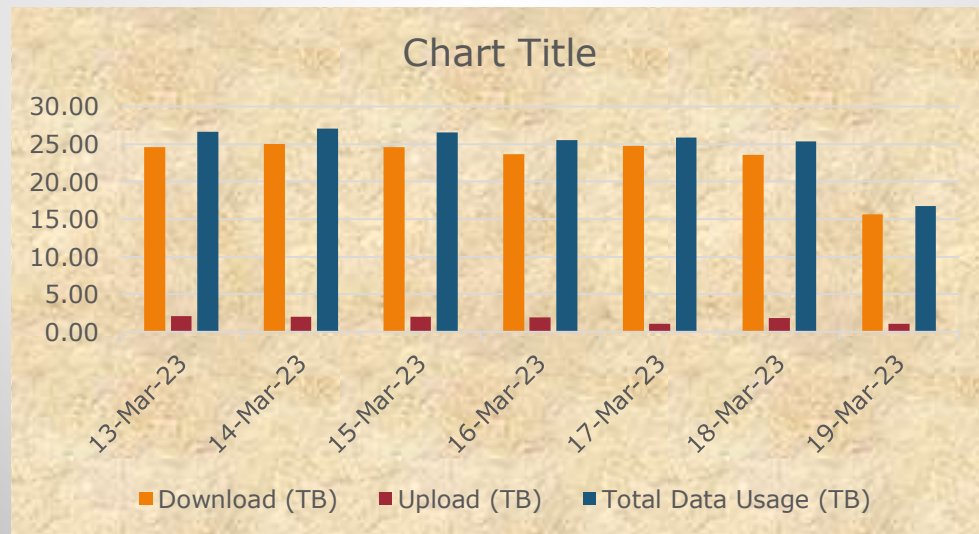

Urban Wifi Project Weekly Report 13-Mar-23 to 19-Mar-23

Total Data Usage of 55 cities

| Date | Download (TB) | Upload (TB) | Total Data Usage (TB) |
|-----------|---------------|-------------|-----------------------|
| 13-Mar-23 | 24.56 | 2.09 | 26.66 |
| 14-Mar-23 | 25.02 | 2.02 | 27.04 |
| 15-Mar-23 | 24.60 | 1.99 | 26.59 |
| 16-Mar-23 | 23.65 | 1.91 | 25.56 |
| 17-Mar-23 | 24.74 | 1.10 | 25.84 |
| 18-Mar-23 | 23.59 | 1.80 | 25.40 |
| 19-Mar-23 | 15.63 | 1.10 | 16.73 |