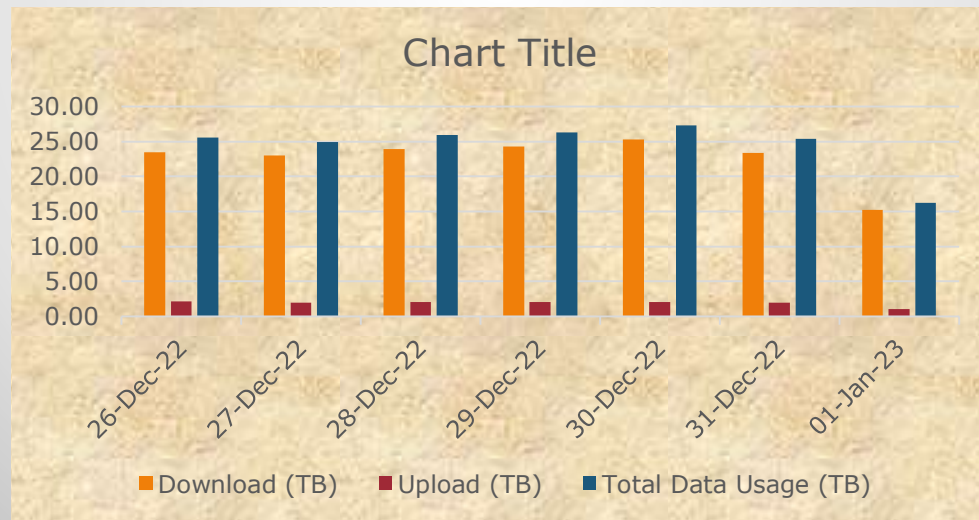

Urban Wifi Project Weekly Report 26-Dec-22 to 01-Jan-23

TOP 10 City as per Usage

Sr.No	City Name	No.of Sessions of Users	Download (GB)	Upload (GB)	Total Data Usage (GB)
1	Patan	95274	4781.63	358.40	5140.03
2	Sidhpur	89979	4763.86	353.58	5117.44
3	Nadiad	128792	4638.23	378.99	5017.22
4	Halol	90272	4523.55	413.25	4936.80
5	Unjha	80813	4141.95	313.30	4455.25
6	Visnagar	83953	3775.96	340.55	4116.51
7	Ankleshwar	95938	3809.21	279.82	4089.03
8	Morbi	66143	3739.97	289.41	4029.38
9	Himmatnagar	83638	3664.28	337.00	4001.28
10	Palitana	68004	3652.94	302.83	3955.76

Urban Wifi Project Weekly Report 26-Dec-22 to 01-Jan-23

Total Data Usage of 55 cities

Date	Download (TB)	Upload (TB)	Total Data Usage (TB)
26-Dec-22	23.44	2.13	25.56
27-Dec-22	22.98	1.95	24.93
28-Dec-22	23.91	2.03	25.94
29-Dec-22	24.29	2.05	26.35
30-Dec-22	25.31	2.02	27.33
31-Dec-22	23.40	1.98	25.38
01-Jan-23	15.23	1.04	16.27

Urban Wifi Project Weekly Report 26-Dec-22 to 01-Jan-23**Day wise Hotspot user count of 55 cities**

Sr.No	Hotspot Name	26-Dec-22	27-Dec-22	28-Dec-22	29-Dec-22	30-Dec-22	31-Dec-22	01-Jan-23	Grand Total
1	City Bus Stand	21357	20571	21728	21804	22300	19149	8276	135185
2	Civil Hospital	3830	3702	3951	4021	4192	3672	2520	25888
3	District Court	3690	3566	3963	3907	3936	3513	1161	23736
4	District Library	2725	3314	3427	3075	3576	3447	2493	22057
5	Mamlatdar Office	3551	3551	3695	3703	3759	3353	1596	23208
6	Nagarpalika	4695	4667	4969	4819	5009	4654	2863	31676
7	Taluka Office	2811	2807	2926	3000	2861	2673	1455	18533
	Grand Total	42659	42178	44659	44329	45633	40461	20364	280283